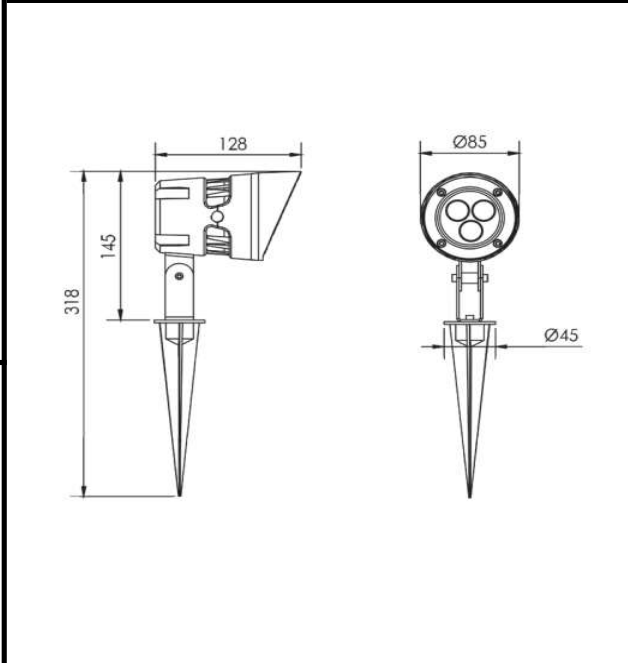

Sovitron Interior Pvt.Ltd.

<b>Model Name</b>	GOTHIC-1105S/DL-OSL-1105SB-3
<b>Description</b>	Flood light

Technical description	Image
-----------------------	-------

<b>Dimension</b>	Dia=85mm L=128mm H=145mm
<b>Frame</b>	Aluminium Die-cast
<b>Color Tempertaure</b>	5700K
<b>Power</b>	6 W
<b>Total Luminous Flux</b>	390 lm
<b>Efficacy</b>	65 lm/W
<b>IP rating</b>	66
<b>Beam angle</b>	5,12.5, 20, 30, 45, 60,15X30,10X60Degree
<b>Color Rendering</b>	≥80
<b>Mounting</b>	Spike Mounted
<b>Optics</b>	Lens & Clear Glass
<b>Dimming</b>	NON-Dimmable
<b>Operating Voltage</b>	220-240 VAC
<b>Standard Lifetime</b>	L70 minimum at 50,000 burning hours

Dimension diagram
-------------------

**Remarks:-**